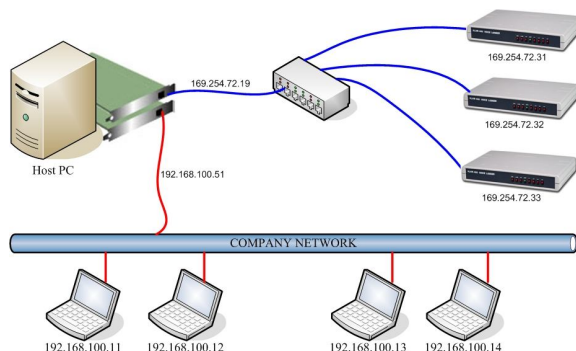

VLAN-Std

Network Based Voice Logger

Vlan-Std is a turnkey system for recording and archiving telephone calls. Targeted at small to medium businesses, this cost effective system is expandable from 4 to 16 channels in increments of 4. It is compatible with analog lines (both truck lines and station lines) but not digital lines.

The system connects to a host computer via a dedicated or non-dedicated Ethernet local area network (LAN). The audio is digitized by the logger then sent over the LAN to the host computer for storage. File searching, reviewing, and management are all done on the host computer with the provided software program.

Phone recording is activated automatically when the line goes off-hook. Audio files are saved in the standard WAV format for easier sharing with other computers. Some call related information such as date/time and caller ID are also saved in the database for future use as search keys.

A typical system structure is illustrated on the right, where multiple loggers are connected to a non-dedicated host computer via a small dedicated LAN providing great performance and high security.

Technical Specifications